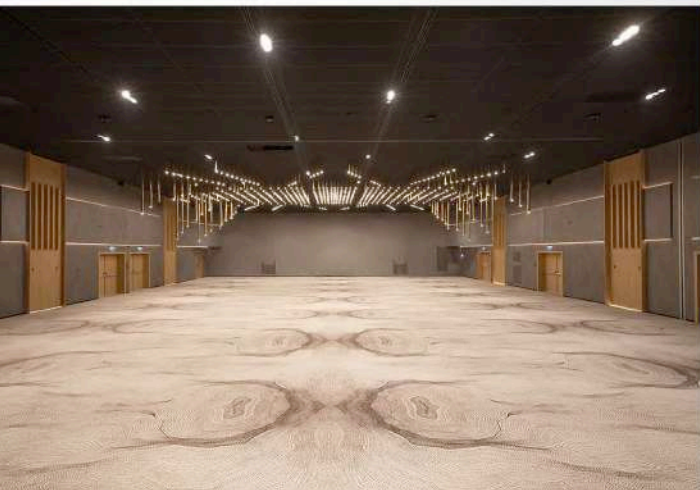

Furniture for different areas: open spaces, informal and formal meeting rooms, kitchenettes and cafeterias, amphitheatre, wardrobes, phone booths, ESD areas etc.

Bega Congress Hall

More than 2.000 sqm of interior spaces.
Fit out works: all joinery, interior doors, metal stairs, toilets partitioning.