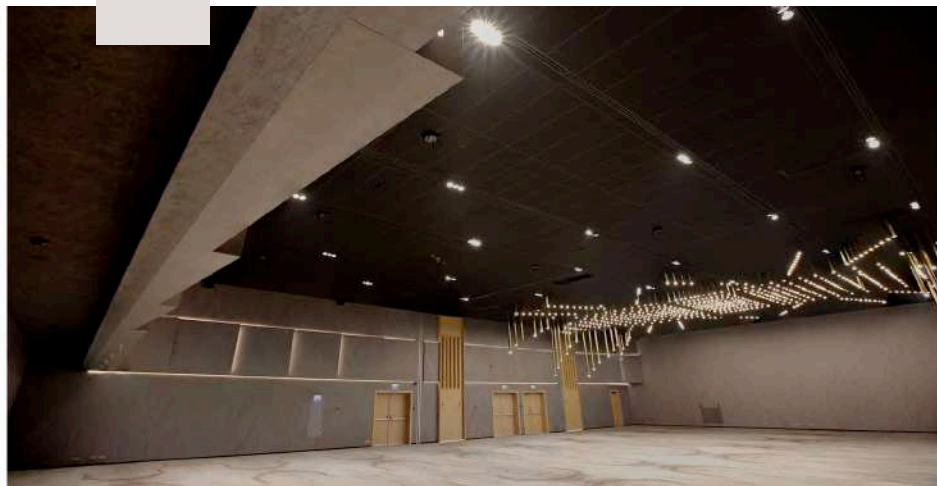

Atoss

More than 1800sqm in office spaces.
Furniture and fit out works: wall paneling, plant decoration, glass
sliding doors/partition, reception area signage.

PinTeam

More than 1.500 sqm of furnished offices by GreenForest. Turn key solutions: interior design, fit out works (glass and gypsum partitioning, strong and weak currents, lighting, ceilings, doors, flooring carpets, joinery, whiteboards and others), custom made furniture, ready made furniture.

PlanNet

More than 700 sqm of furnishing and fit-out solutions delivered.

Turn key solutions: interior design, fit out works, custom made furniture, ready made furniture.

Vitesco

Project from 2020 with over 4000sqm.

Furniture for different areas: open spaces, informal and formal meeting rooms, kitchenettes and cafeterias, amphitheatre, wardrobes, phone booths, ESD areas etc.

Bega Congress Hall

More than 2.000 sqm of interior spaces.
Fit out works: all joinery, interior doors, metal stairs, toilets partitioning.