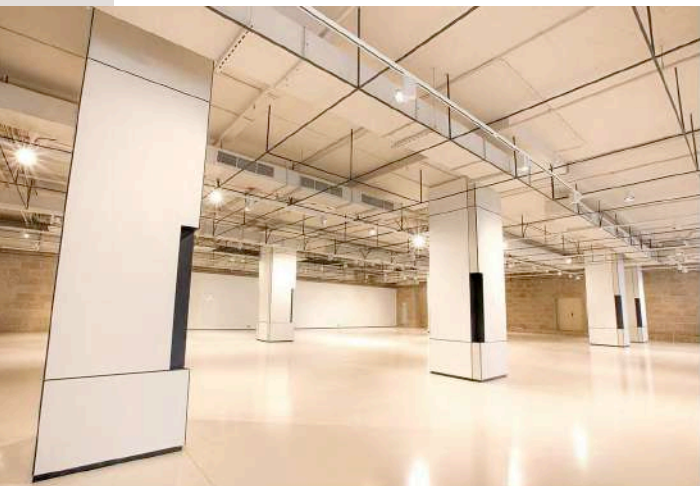

Atoss

More than 1800sqm in office spaces.
Furniture and fit out works: wall paneling, plant decoration, glass
sliding doors/partition, reception area signage.

PinTeam

More than 1.500 sqm of furnished offices by GreenForest. Turn key solutions: interior design, fit out works (glass and gypsum partitioning, strong and weak currents, lighting, ceilings, doors, flooring carpets, joinery, whiteboards and others), custom made furniture, ready made furniture.

Furniture for different areas: open spaces, informal and formal meeting rooms, kitchenettes and cafeterias, amphitheatre, wardrobes, phone booths, ESD areas etc.

Bega Congress Hall

More than 2.000 sqm of interior spaces.
Fit out works: all joinery, interior doors, metal stairs, toilets partitioning.