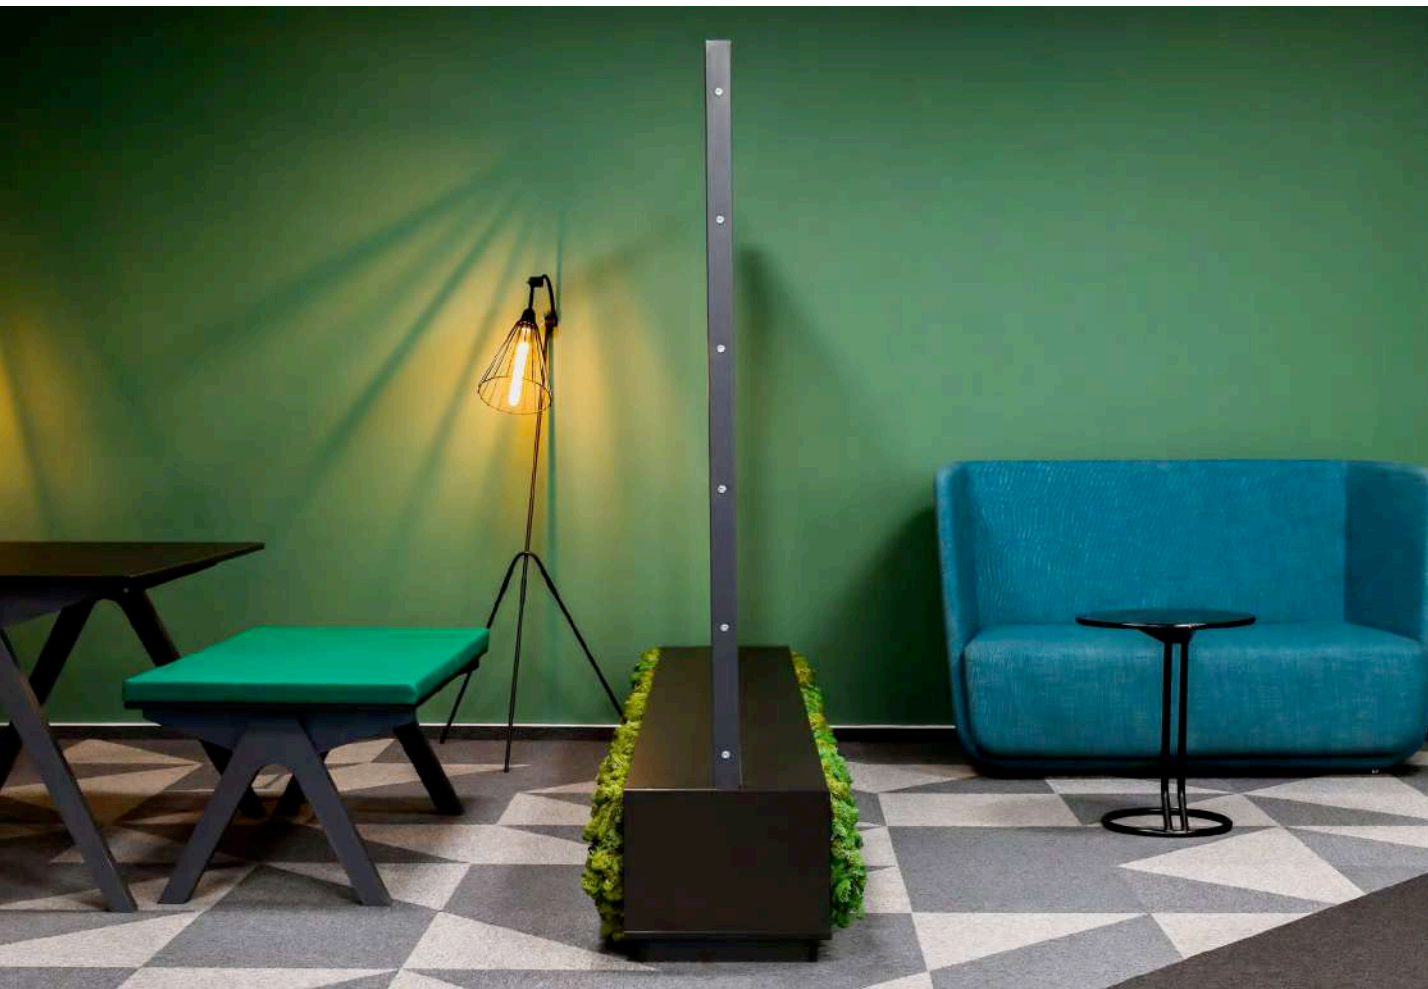

Atoss

More than 1800sqm in office spaces.
Furniture and fit out works: wall paneling, plant decoration, glass
sliding doors/partition, reception area signage.

PinTeam

More than 1.500 sqm of furnished offices by GreenForest. Turn key solutions: interior design, fit out works (glass and gypsum partitioning, strong and weak currents, lighting, ceilings, doors, flooring carpets, joinery, whiteboards and others), custom made furniture, ready made furniture.