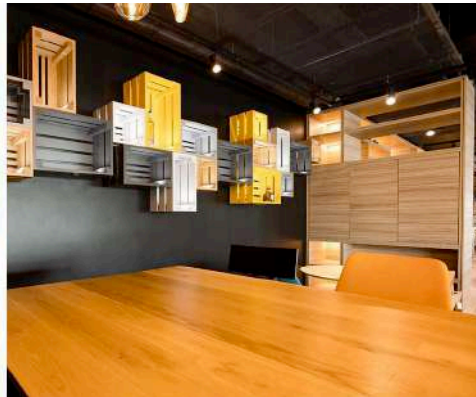

Hotel Ibis

Furniture solutions for over 200 rooms, and also for areas like the lobby, reception desk, leisure and work areas.