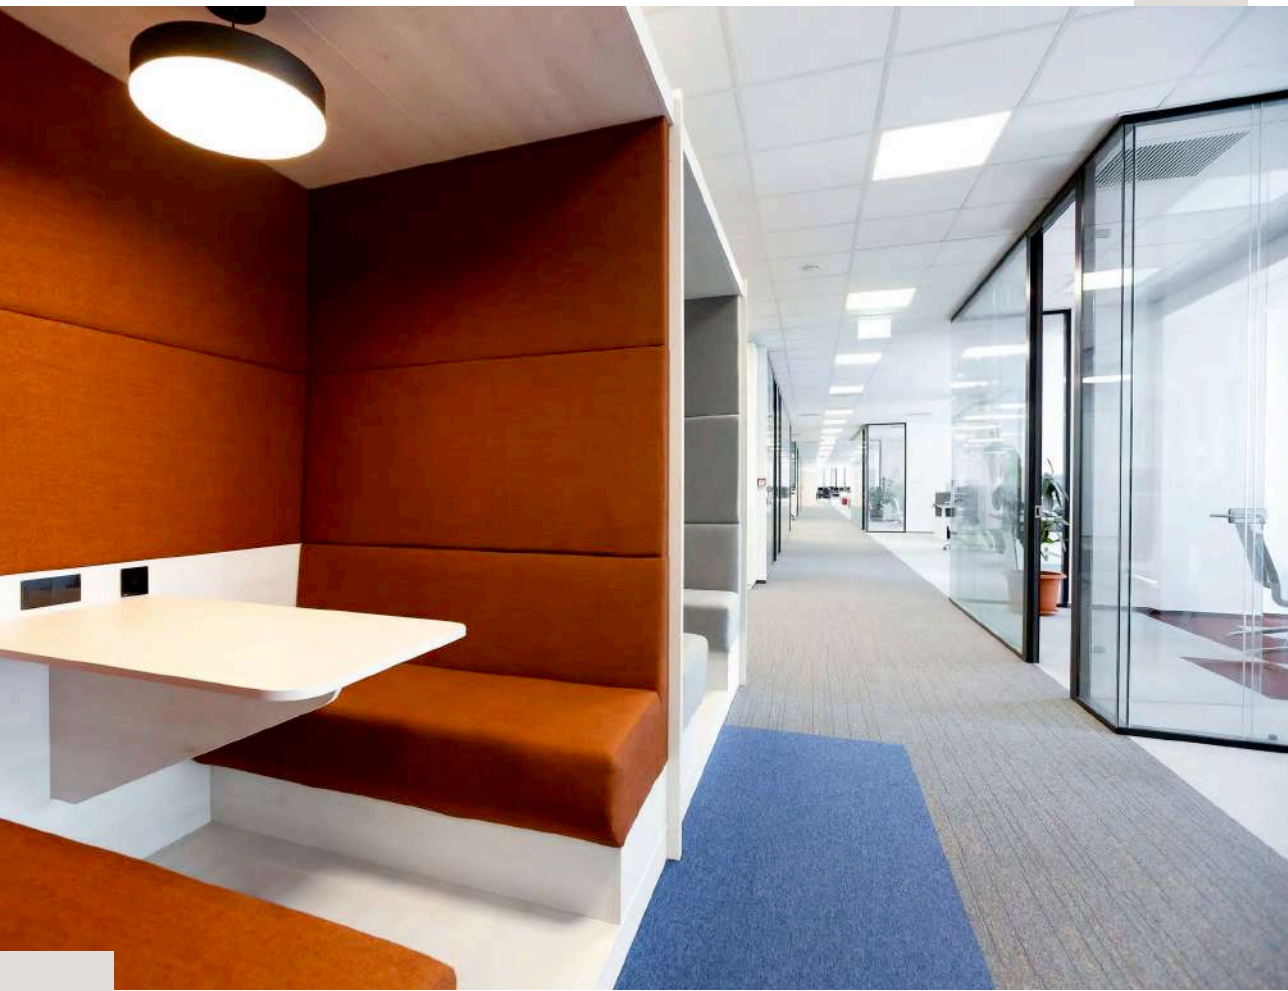

Opswat

More than 2000sqm in office spaces.
Furniture solutions: ready made and custom made
furniture.

Canon

Project implementation in 2022, more than 2000 sqm of furnished offices by GreenForest.

In addition to standard and custom furniture, other services such as carpeting and decorating with plants were also included.