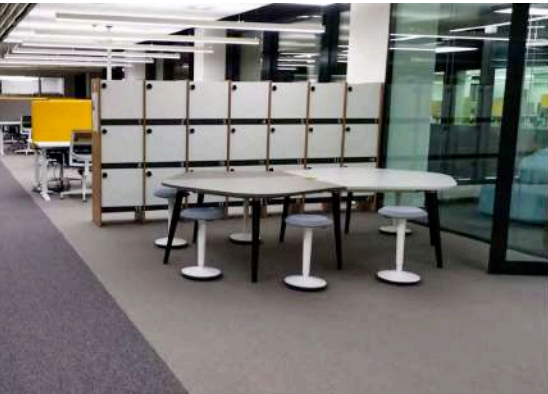

PlanNet

More than 700 sqm of furnishing and fit-out solutions delivered.

Turn key solutions: interior design, fit out works, custom made furniture, ready made furniture.

Vitesco

Project from 2020 with over 4000sqm.

Furniture for different areas: open spaces, informal and formal meeting rooms, kitchenettes and cafeterias, amphitheatre, wardrobes, phone booths, ESD areas etc.

Bega Congress Hall

More than 2.000 sqm of interior spaces.
Fit out works: all joinery, interior doors, metal stairs, toilets partitioning.