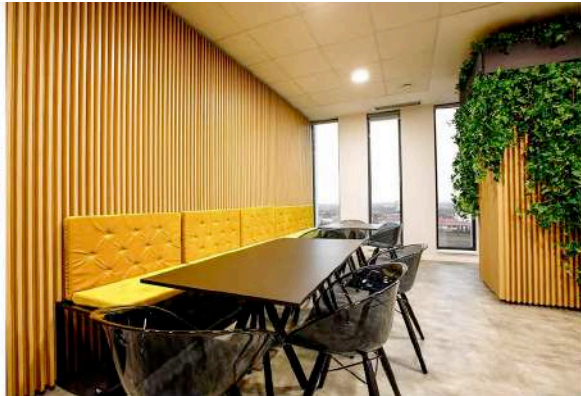

Atoss

More than 1800sqm in office spaces.
Furniture and fit out works: wall paneling, plant decoration, glass
sliding doors/partition, reception area signage.

PinTeam

More than 1.500 sqm of furnished offices by GreenForest. Turn key solutions: interior design, fit out works (glass and gypsum partitioning, strong and weak currents, lighting, ceilings, doors, flooring carpets, joinery, whiteboards and others), custom made furniture, ready made furniture.