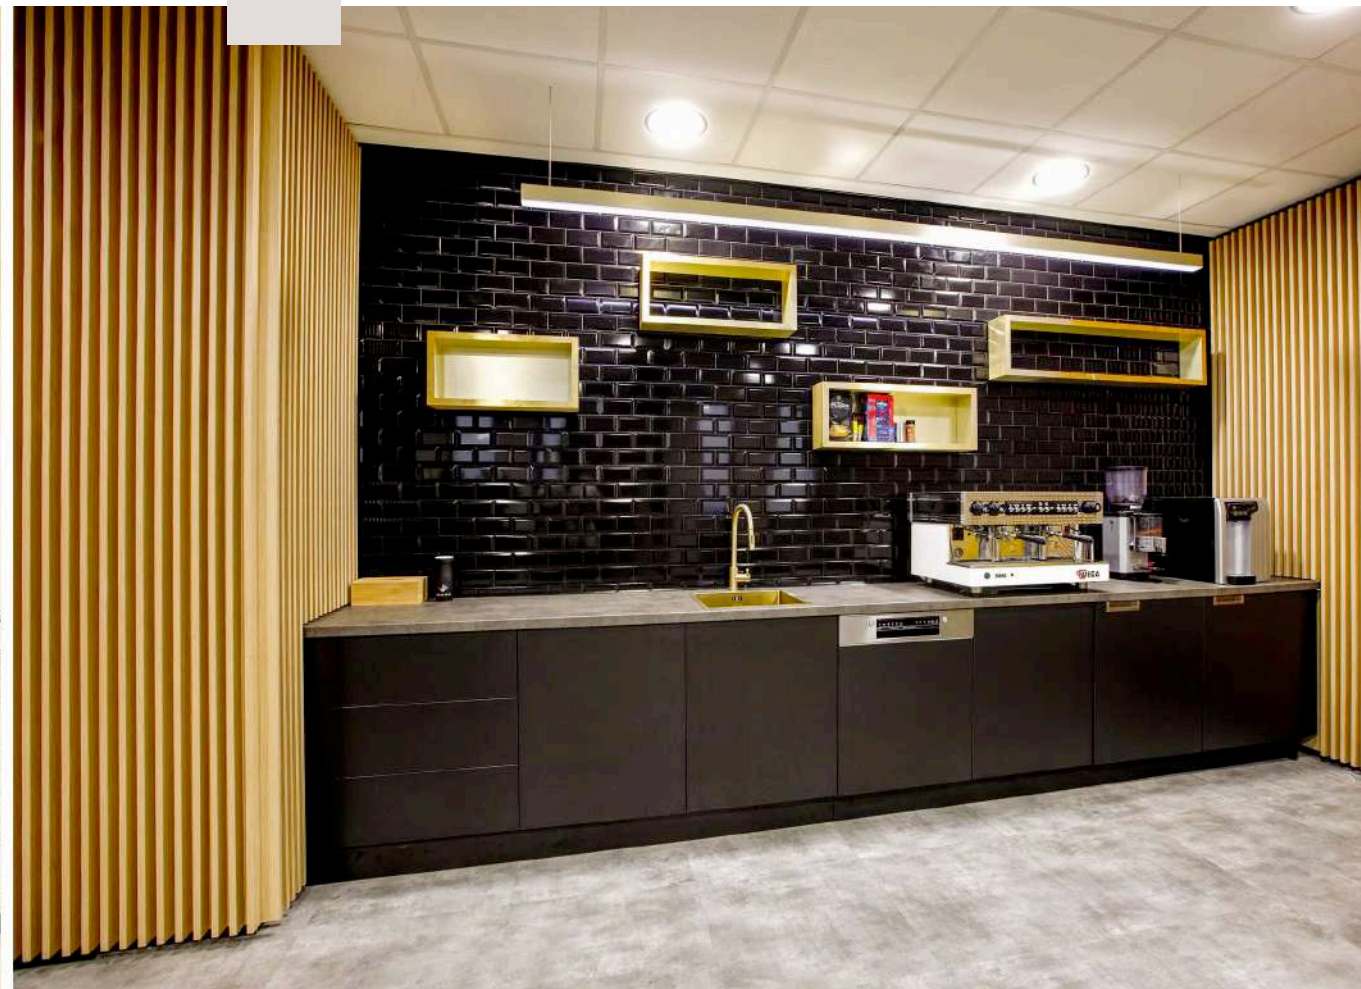

Oediv

The project was implemented in 2023. It had included Fit-Out works (plants and decorating walls) and furniture for different areas: open space, meeting rooms, lounge, kitchenette and cafeteria.

All these provided by GreenForest.

Atoss

More than 1800sqm in office spaces.
Furniture and fit out works: wall paneling, plant decoration, glass
sliding doors/partition, reception area signage.

PinTeam

More than 1.500 sqm of furnished offices by GreenForest. Turn key solutions: interior design, fit out works (glass and gypsum partitioning, strong and weak currents, lighting, ceilings, doors, flooring carpets, joinery, whiteboards and others), custom made furniture, ready made furniture.