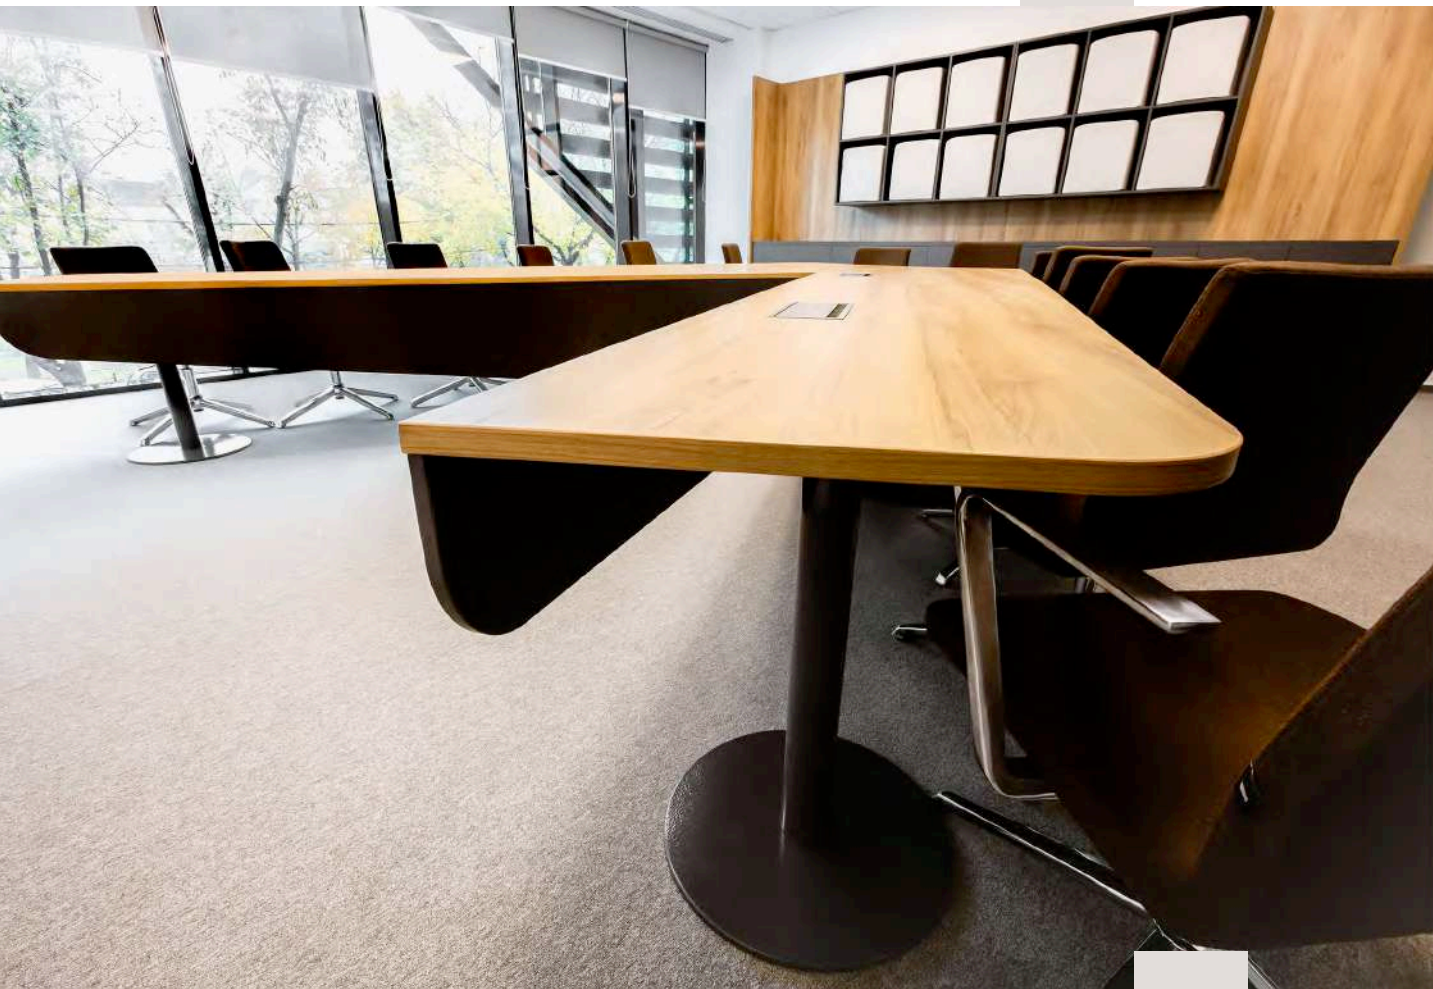

Atoss

More than 1800sqm in office spaces.
Furniture and fit out works: wall paneling, plant decoration, glass
sliding doors/partition, reception area signage.

PinTeam

More than 1.500 sqm of furnished offices by GreenForest. Turn key solutions: interior design, fit out works (glass and gypsum partitioning, strong and weak currents, lighting, ceilings, doors, flooring carpets, joinery, whiteboards and others), custom made furniture, ready made furniture.