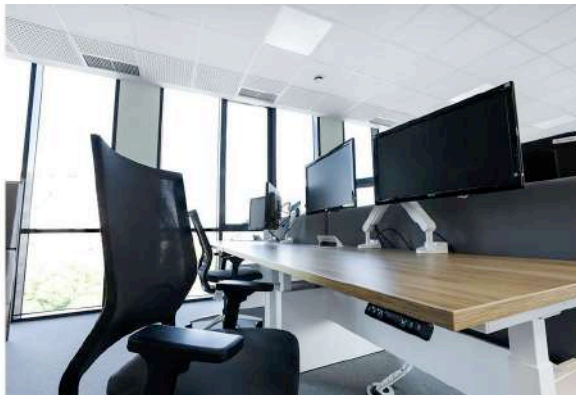

Opswat

More than 2000sqm in office spaces.
Furniture solutions: ready made and custom made
furniture.

Canon

Project implementation in 2022, more than 2000 sqm of furnished offices by GreenForest.

In addition to standard and custom furniture, other services such as carpeting and decorating with plants were also included.