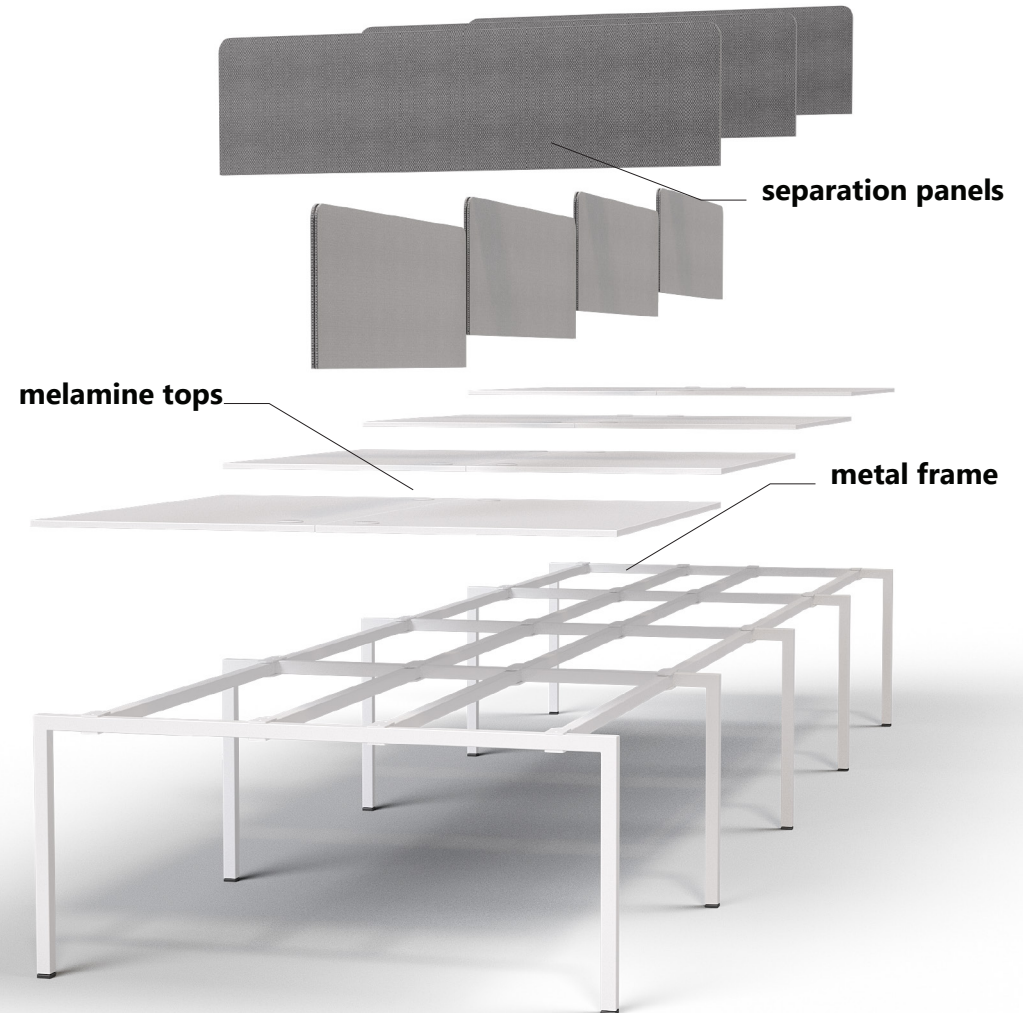

# STRAIGHT, SOLID, STABLE

Greenforest's quadro desk and table system, add value through elegant simplicity, flexibility and functionality. Whether as easy accessible solution for the newcomer or as a complete extendable system for the professional – quadro makes furnishing simple.

## **Absolute stability.**

The leg is available in ring-shape, open with a 40-mm cross section. With stability that puts it at the top of its category, thanks to the metal rail under the desk top, to which the load-bearing bases or legs are attached. No wobble, and all the quality you're looking for.

## MORE SURFACE, MORE SPACE, MORE COMMUNICATION

Interlinking elements make it possible to quickly combine several workstations to form a large bench – with optimum legroom, as tables that are linked together are fitted with a supporting leg that is offset from the front edge. This results in a continuous work surface with a lot of freedom of movement and a communicative atmosphere. Modesty and privacy panels or organising accessories can be fitted easily and provide space for personal needs. Thanks to the unique stability of the quadro table tops, connecting components and cross-rails, it is possible to create comfortable, multiple and team workstations on very small work surfaces.

## DYNAMIC MEETINGS.

With the rectangular meeting tables from the Quadro collection, it is possible to create any desired solution, reaching considerable sizes, and always with the utmost versatility.

You can configure the worktop with power sockets or cable covers and top access to the optional cable tray that is fixed to the monorail. The tables are set at a fixed height of 74cm.