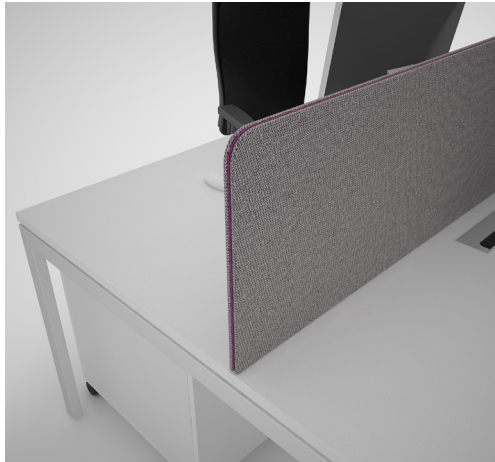

2.

The perfect system for personal privacy: **easy screen** also aids the concentration when working at bench workstations.