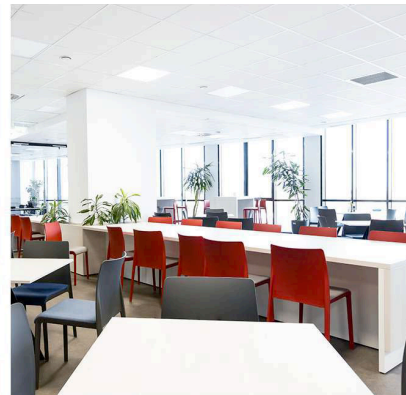

Opswat

More than 2000sqm in office spaces.
Furniture solutions: ready made and custom made
furniture.

Canon

Project implementation in 2022, more than 2000 sqm of furnished offices by GreenForest.

In addition to standard and custom furniture, other services such as carpeting and decorating with plants were also included.