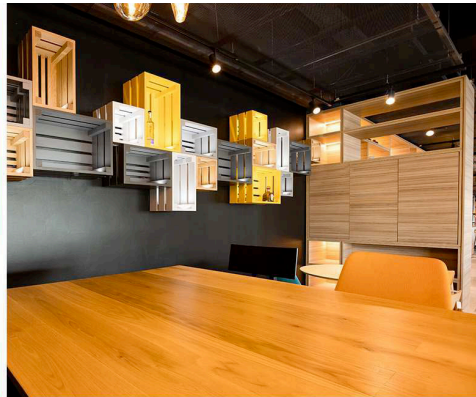

Hotel Ibis

Furniture solutions for over 200 rooms, and also for areas like the lobby, reception desk, leisure and work areas.