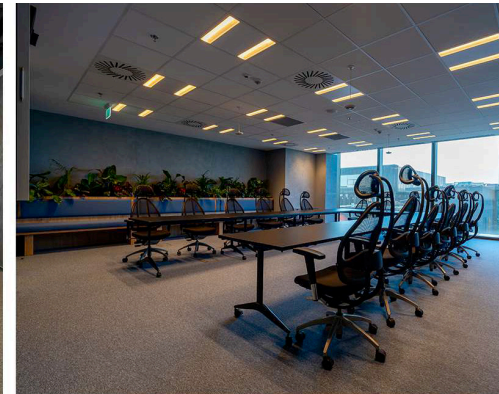

Opswat

More than 2000sqm in office spaces.
Furniture solutions: ready made and custom made
furniture.