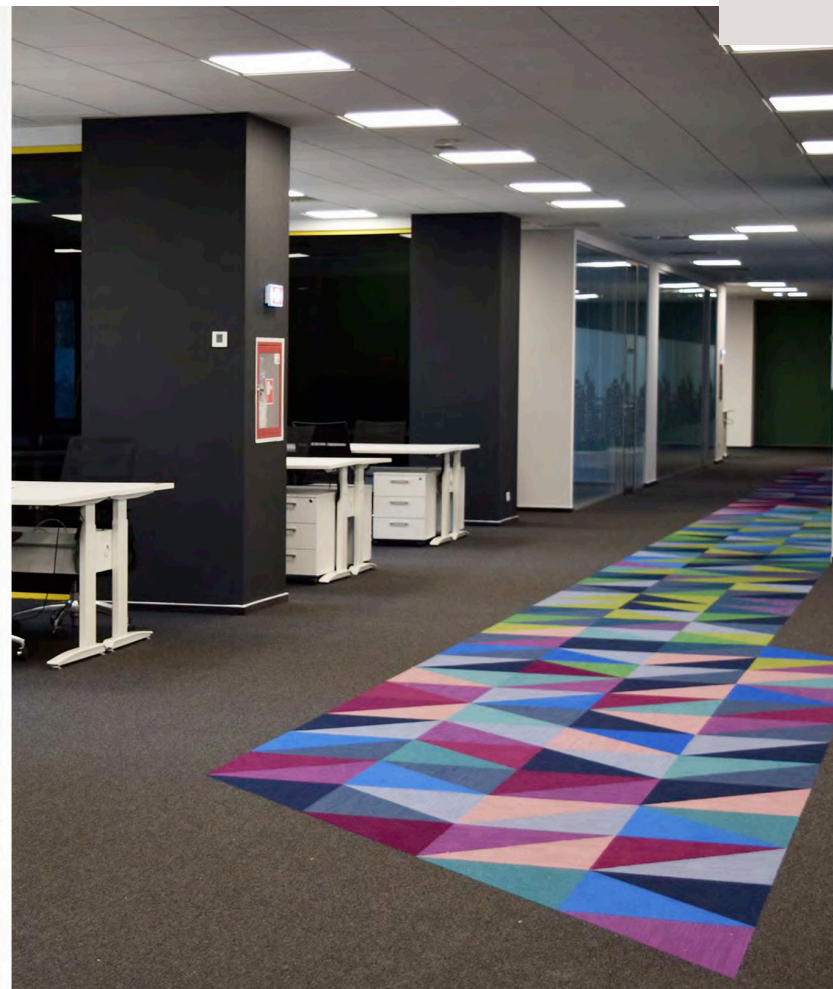

Atoss

More than 1800sqm in office spaces.
Furniture and fit out works: wall paneling, plant decoration, glass
sliding doors/partition, reception area signage.

PinTeam

More than 1.500 sqm of furnished offices by GreenForest. Turn key solutions: interior design, fit out works (glass and gypsum partitioning, strong and weak currents, lighting, ceilings, doors, flooring carpets, joinery, whiteboards and others), custom made furniture, ready made furniture.