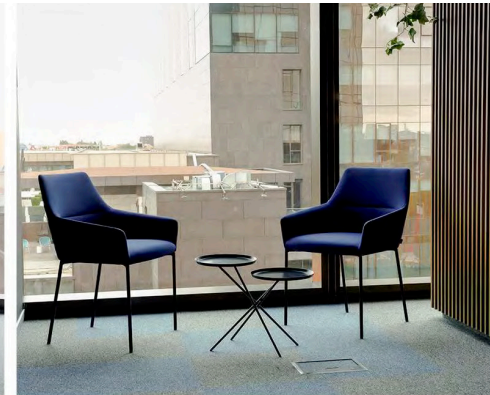

Oediv

The project was implemented in 2023. It had included Fit-Out works (plants and decorating walls) and furniture for different areas: open space, meeting rooms, lounge, kitchenette and cafeteria.

All these provided by GreenForest.