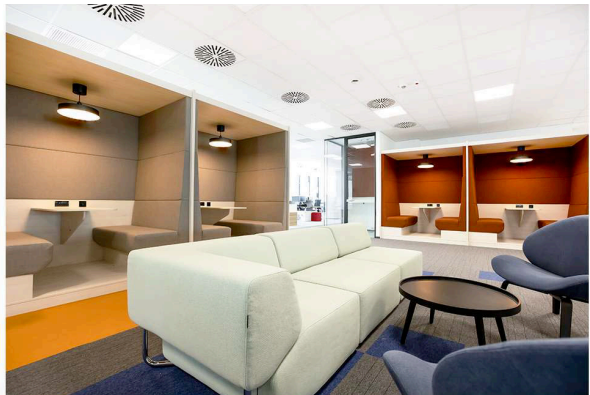

Opswat

More than 2000sqm in office spaces.
Furniture solutions: ready made and custom made
furniture.

Canon

Project implementation in 2022, more than 2000 sqm of furnished offices by GreenForest.

In addition to standard and custom furniture, other services such as carpeting and decorating with plants were also included.