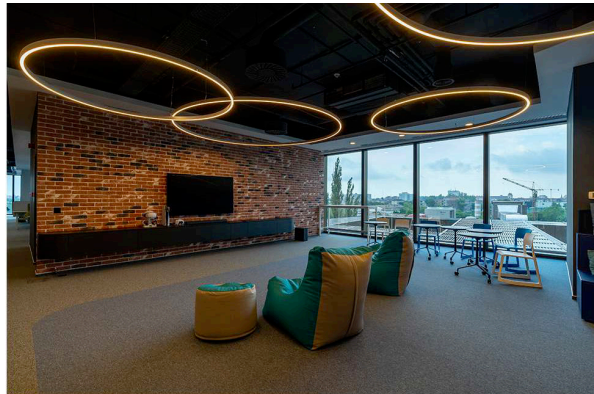

Opswat

More than 2000sqm in office spaces.
Furniture solutions: ready made and custom made
furniture.