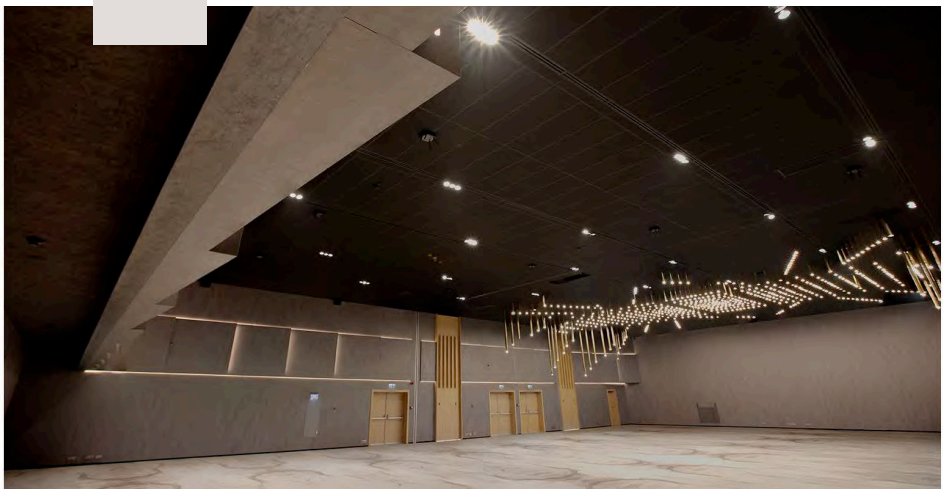

Continental Group

The biggest project of 2021, more than 15.000 sqm of furnished offices by GreenForest.

Fit out works provided by GreenForest, excluding furniture in the period 2019 – 2021 for more of 2.500 sqm as glass and gypsum partitioning, strong and weak currents, lighting, ceilings, doors, flooring carpets, joinery, whiteboards and others.

Atoss

More than 1800sqm in office spaces.
Furniture and fit out works: wall paneling, plant decoration, glass
sliding doors/partition, reception area signage.

PinTeam

More than 1.500 sqm of furnished offices by GreenForest. Turn key solutions: interior design, fit out works (glass and gypsum partitioning, strong and weak currents, lighting, ceilings, doors, flooring carpets, joinery, whiteboards and others), custom made furniture, ready made furniture.

PlanNet

More than 700 sqm of furnishing and fit-out solutions delivered.

Turn key solutions: interior design, fit out works, custom made furniture, ready made furniture.

Vitesco

Project from 2020 with over 4000sqm.

Furniture for different areas: open spaces, informal and formal meeting rooms, kitchenettes and cafeterias, amphitheatre, wardrobes, phone booths, ESD areas etc.

Bega Congress Hall

More than 2.000 sqm of interior spaces.
Fit out works: all joinery, interior doors, metal stairs, toilets
partitioning.