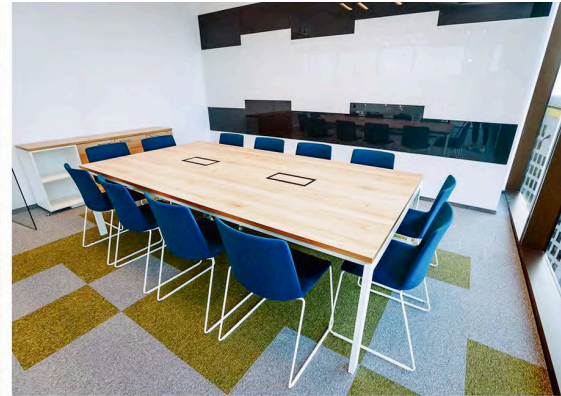

PlanNet

More than 700 sqm of furnishing and fit-out solutions delivered.

Turn key solutions: interior design, fit out works, custom made furniture, ready made furniture.