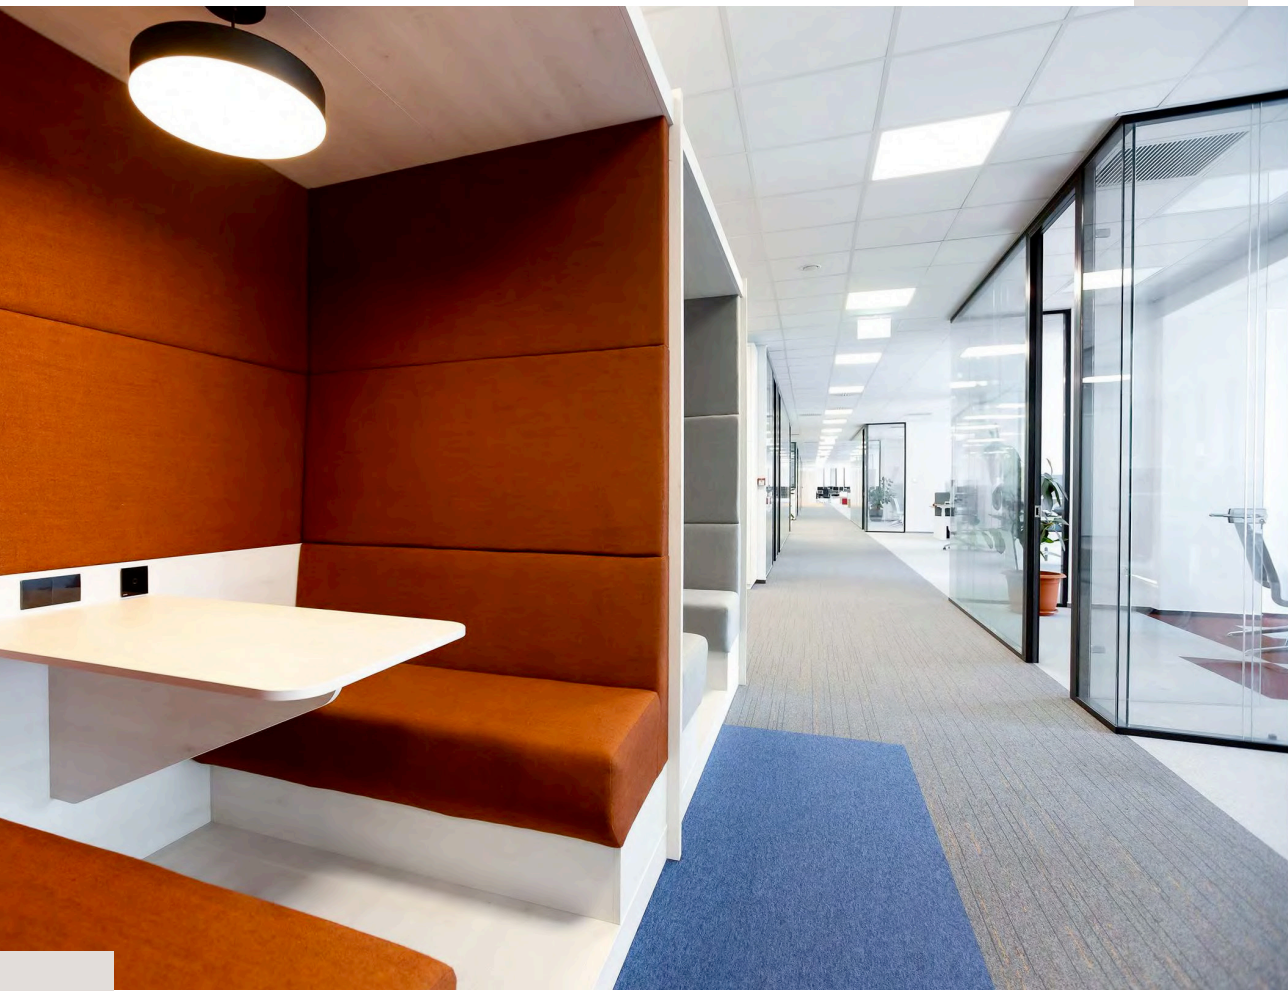

Opswat

More than 2000sqm in office spaces.
Furniture solutions: ready made and custom made
furniture.

Canon

Project implementation in 2022, more than 2000 sqm of furnished offices by GreenForest.

In addition to standard and custom furniture, other services such as carpeting and decorating with plants were also included.