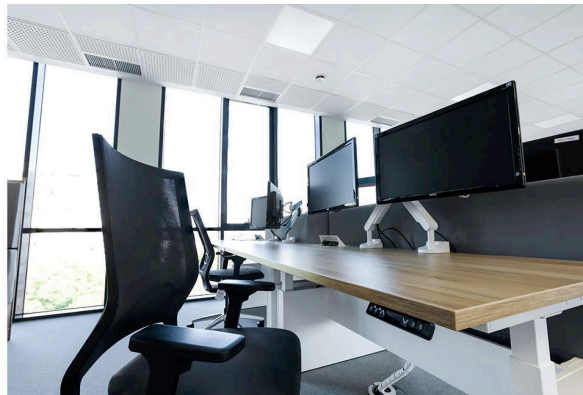

Opswat

More than 2000sqm in office spaces.
Furniture solutions: ready made and custom made
furniture.

Canon

Project implementation in 2022, more than 2000 sqm of furnished offices by GreenForest.

In addition to standard and custom furniture, other services such as carpeting and decorating with plants were also included.