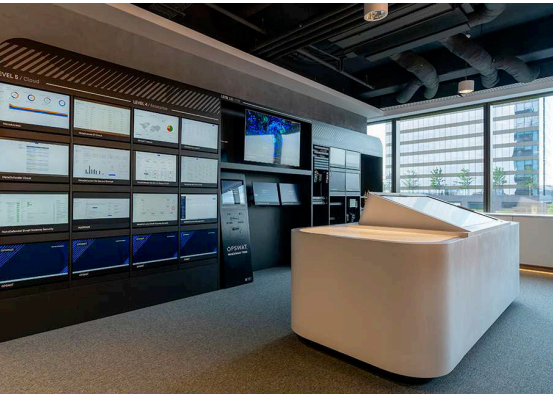

Opswat

More than 2000sqm in office spaces.
Furniture solutions: ready made and custom made
furniture.