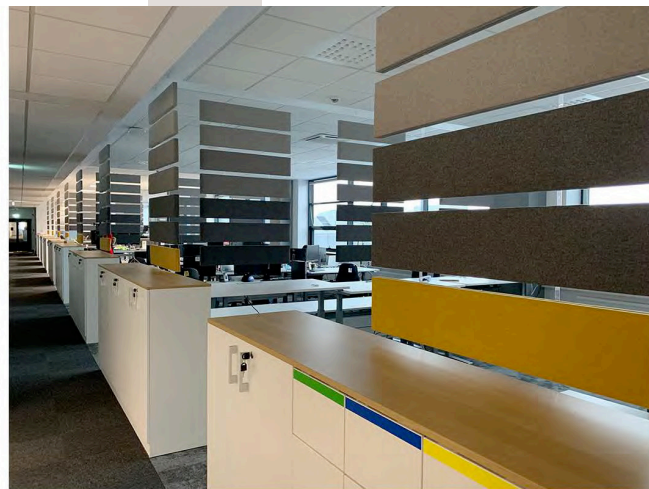

More than 5000 clients / over 200 000 workstations delivered / showrooms in Timisoara, Bucharest & Cluj-Napoca.

Project Office U-Center

București

Completed in 2024, the 1100 sqm project features a mix of standard and custom furniture, including kitchen, a nap room, jungle area with seating, a boardroom with Fenix meeting table and special zones like a coffee station and water points.

Continental Group

The biggest project of 2021, more than 15.000 sqm of furnished offices by GreenForest.

Fit out works provided by GreenForest, excluding furniture in the period 2019 – 2021 for more of 2.500 sqm as glass and gypsum partitioning, strong and weak currents, lighting, ceilings, doors, flooring carpets, joinery, whiteboards and others.