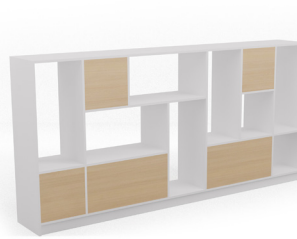

FMM 40
(40x40x42H cm)

Set of 2 FMM 50+40
(86x50x47H cm)

FMM 100
(100x50x42H cm)

FMML 60
(60x60x52H cm)

FMMLD 60
(60x60x52H cm)

FMML 80
(80x80x74H cm)

Lunar
(70x70x107H cm)

MFC Bookcases Partition

FPE 240/90
(240x40x96H cm)

FPE 250/129
(250x40x129H cm)

FPE 240/136
(240x40x136H cm)

Metal Frame Bookcases

FME 240/120
(240x40x120H cm)

FME 320/160
(320x40x160H cm)

MFC Bookcases Cabinet Partition

FPDEO 270/130
(270x40x130H cm)

FPDEV 270/130
(270x40x130H cm)

FPDE 360/160
(360x50x160H cm)

FME 400/200
(400x40x200H cm)

UOE Z863 H3700/BLACK
(80x40x200H cm)

MFC Coffee Tables

FPMC 60/60
(60x60x42H cm)

FPMC 90/60
(90x60x42H cm)

FPMC 120/60
(120x60x42H cm)