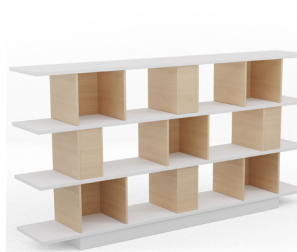

**Upholstered with
FSL fabric 70x120**
(70x3x120 H cm)

**Upholstered with
FSH fabric 96x140**
(96x3x140 H cm)

**Upholstered with
FSL fabric 96x120**
(96x3x120 H cm)

Cafeteria Tables, metal structure

FMM 50
(50x50x47H cm)

FMM 40
(40x40x42H cm)

Set of 2 FMM 50+40
(86x50x47H cm)

FMM 100
(100x50x42H cm)

FMML 60
(60x60x52H cm)

FMMLD 60
(60x60x52H cm)

FMML 80
(80x80x74H cm)

Lunar
(70x70x107H cm)

MFC Bookcases Partition

FPE 240/90
(240x40x96H cm)

FPE 250/129
(250x40x129H cm)

FPE 240/136
(240x40x136H cm)

Metal Frame Bookcases

FME 240/120
(240x40x120H cm)

FME 320/160
(320x40x160H cm)

MFC Bookcases Cabinet Partition

FPDEO 270/130
(270x40x130H cm)

FPDEV 270/130
(270x40x130H cm)

FPDE 360/160
(360x50x160H cm)

FME 400/200
(400x40x200H cm)

UOE Z863 H3700/BLACK
(80x40x200H cm)

MFC Coffee Tables

FPMC 60/60
(60x60x42H cm)

FPMC 90/60
(90x60x42H cm)

FPMC 120/60
(120x60x42H cm)