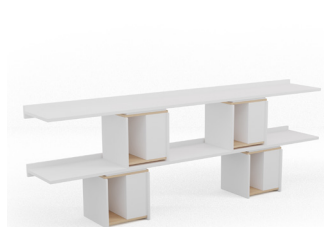

**Upholstered with
FSL fabric 70x120**
(70x3x120 H cm)

**Upholstered with
FSH fabric 96x140**
(96x3x140 H cm)

**Upholstered with
FSL fabric 96x120**
(96x3x120 H cm)

Cafeteria Tables, metal structure

FMM 50
(50x50x47H cm)

FMM 40
(40x40x42H cm)

Set of 2 FMM 50+40
(86x50x47H cm)

FMM 100
(100x50x42H cm)

FMML 60
(60x60x52H cm)

FMMLD 60
(60x60x52H cm)

FMML 80
(80x80x74H cm)

Lunar
(70x70x107H cm)

MFC Bookcases Partition