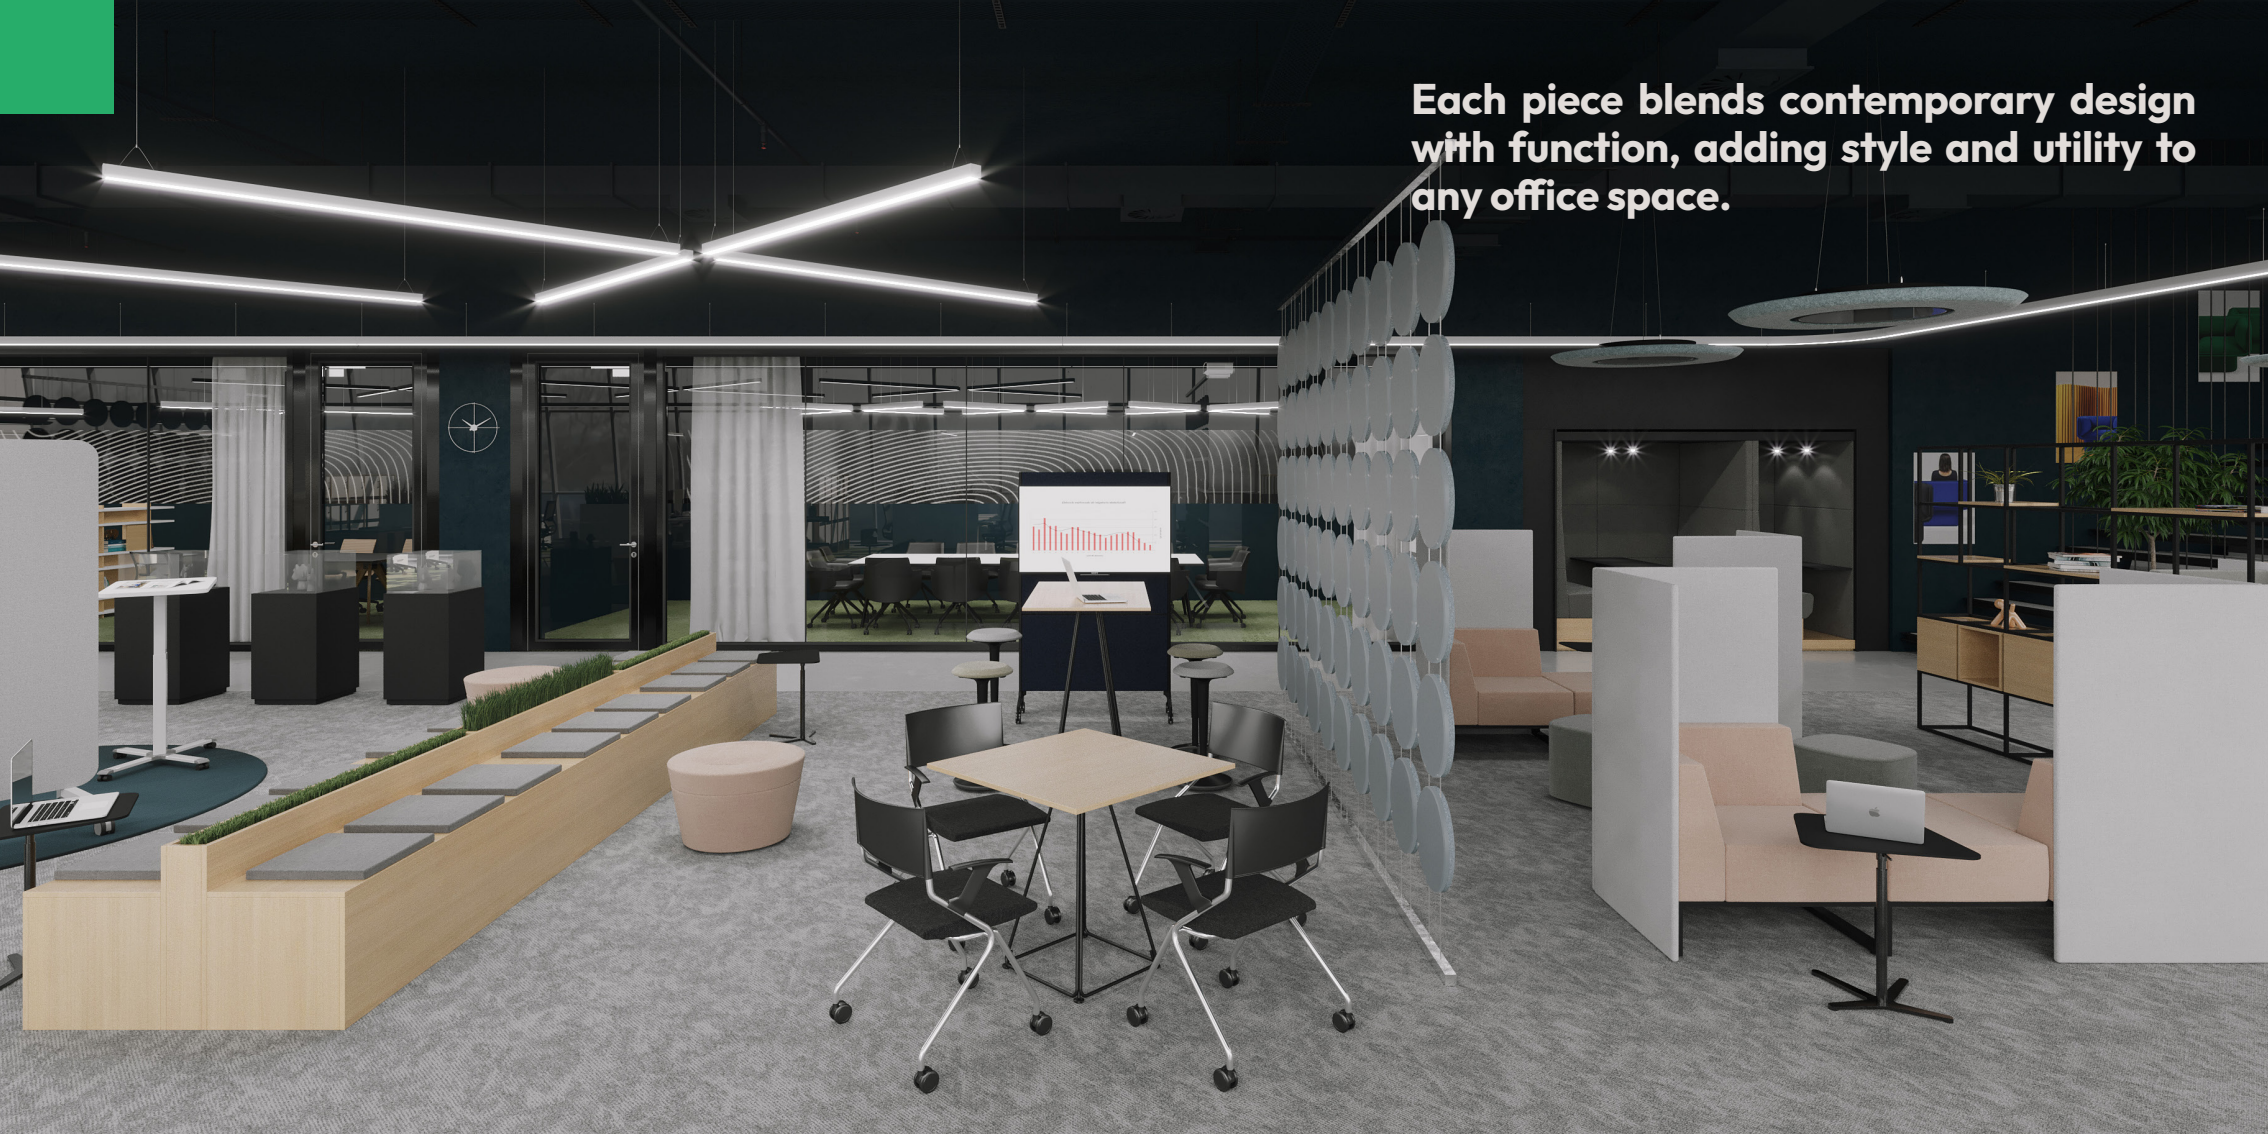

**GREEN[®]
FOREST**
FURNITURE & FIT OUT

**FILL
COMMUNITY**

For a Great Office Experience.

Each piece blends contemporary design with function, adding style and utility to any office space.

Create an open space office that promotes collaboration and openness, supporting a culture of trust and teamwork.

Modular seating, cozy booths and lush potted plants create an inviting atmosphere ideal for informal meetings and relaxed collaboration.

A long, brightly lit office hallway with a minimalist design. The ceiling is dark with a prominent curved LED light strip. The floor is a light, neutral color. On the right, there is a long row of modular acoustic booths with grey fabric walls and wooden bases. On the left, there are various modular furniture pieces, including a black metal frame with wooden shelves, a small table, and a sofa. In the background, a wall is decorated with a grid of circular acoustic panels. A staircase is visible at the end of the hallway.