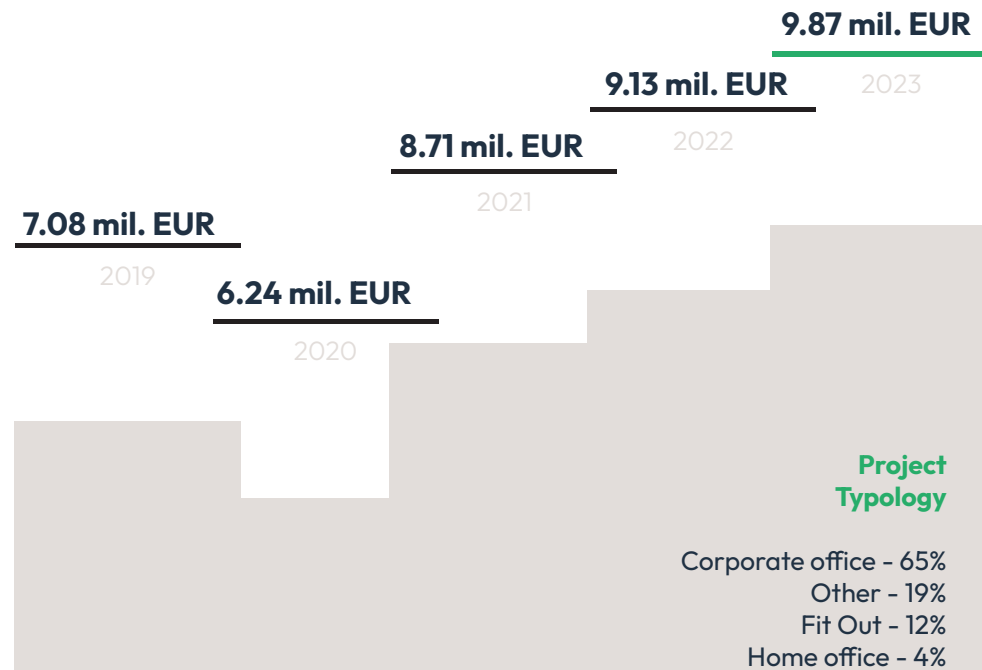

KEY FIGURES

Timisoara
Bucharest
Cluj-Napoca

Our production plant is located in Timisoara Romania and is capable of more than 3000 units/month.

We have clients in European Countries: United Kingdom, Germany, Luxemburg, Italy, Hungary, Slovakia, Serbia, Moldova, Bulgaria.

The GreenForest team counts more than 120 employees that aim to deliver sustainable projects and build trust. The joy of learning and growth, the vibe of a space with people united in a common purpose, the productive achievement - these means in our vision community, humanity and people matters.

EARNINGS REPORT