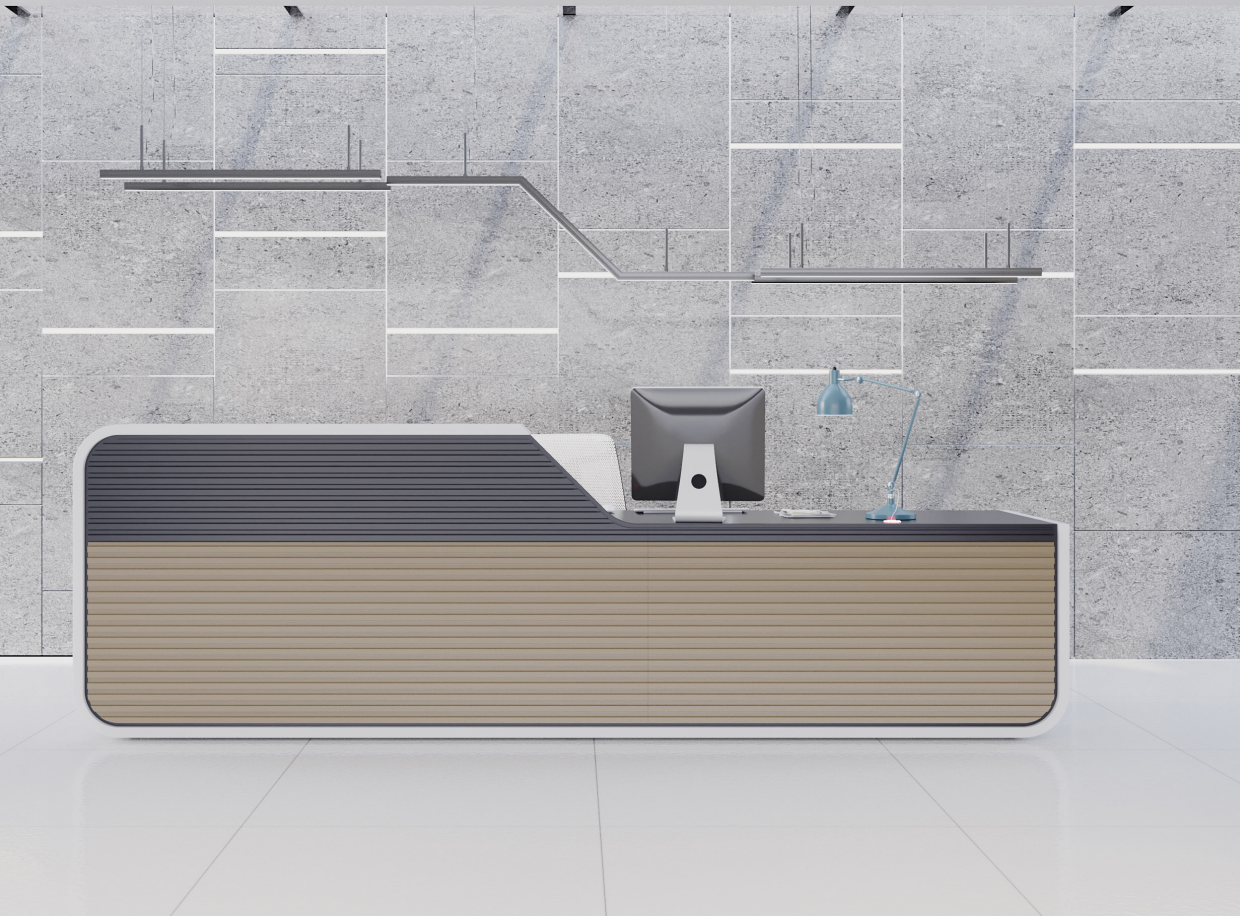

RECEPTION DESKS

For a Great Office Experience.

WELCOMING IN EVERY WAY

The reception desk plays a key role in a company's lobby or showroom, in offices where customers are received, as an information point in open spaces or as a counter in doctors' surgeries or law firms' offices. It extends a welcome to visitors and represents the corporate culture, yet is also a workplace with ergonomic requirements. The range of reception desks from Greenforest offers everything you could ever need, and as such is able to perform both these functions to perfection.

LOOP

WORK SITUATIONS

LP30
without
extension unit

LPRS30
with left
extension unit

LPRD30
with right
extension unit

LPRDS30
with right and left
extension unit

FEATURES

materials/decor