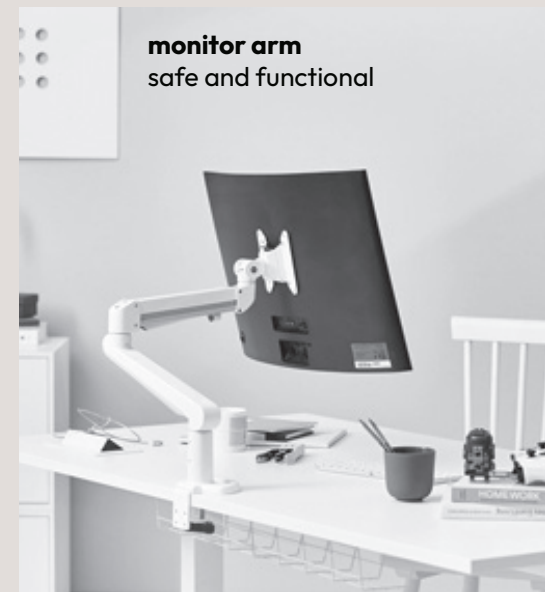

RS
L = 110 cm
D = 55 cm
H = 75 cm

RD
L = 110 cm
D = 55 cm
H = 75 cm

add-ons/accesories

CM1
cable collector

CM2
cable tray

CM3
cable organizer

foot rest
firmly support
the legs

monitor arm safe and functional