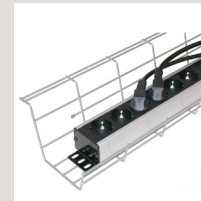

LP25
L = 250 cm
D = 78 cm
H = 110 cm

LP30
L = 300 cm
D = 78 cm
H = 110 cm

LP35
L = 350 cm
D = 78 cm
H = 110 cm

cable hole covers

standard
plastic

metallic
tc2 8x8cm

metallic
tc3 16x8cm

extensions

RS
L = 110 cm
D = 55 cm
H = 75 cm

RD
L = 110 cm
D = 55 cm
H = 75 cm

add-ons/accesories

CM1
cable collector

CM2
cable tray

CM3
cable organizer

foot rest
firmly support
the legs

monitor arm safe and functional