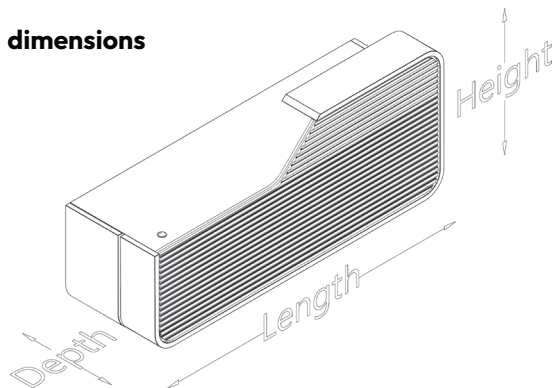

front panel
natural oak wood

front panel
painted RAL colors

front panel-top
RAL 7016/9003

outer shell
composite 923/108

interior
melamine U899/
W1000

dimensions

LP15
L = 150 cm
D = 78 cm
H = 110 cm

LP20
L = 200 cm
D = 78 cm
H = 110 cm

LP25
L = 250 cm
D = 78 cm
H = 110 cm

LP30
L = 300 cm
D = 78 cm
H = 110 cm

LP35
L = 350 cm
D = 78 cm
H = 110 cm

cable hole covers

standard
plastic

metallic
tc2 8x8cm

metallic
tc3 16x8cm

extensions

RS
L = 110 cm
D = 55 cm
H = 75 cm

RD
L = 110 cm
D = 55 cm
H = 75 cm

add-ons/accesories

CM1
cable collector

CM2
cable tray

CM3
cable organizer

foot rest
firmly support
the legs

monitor arm safe and functional