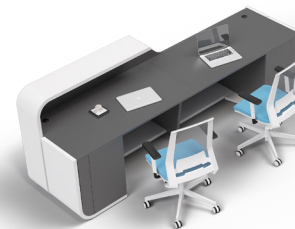

RECEPTION DESKS

For a Great Office Experience.

WELCOMING IN EVERY WAY

The reception desk plays a key role in a company's lobby or showroom, in offices where customers are received, as an information point in open spaces or as a counter in doctors' surgeries or law firms' offices. It extends a welcome to visitors and represents the corporate culture, yet is also a workplace with ergonomic requirements. The range of reception desks from Greenforest offers everything you could ever need, and as such is able to perform both these functions to perfection.

LOOP

WORK SITUATIONS

LP30
without
extension unit

LPRS30
with left
extension unit

LPRD30
with right
extension unit

LPRDS30
with right and left
extension unit

FEATURES

materials/decor