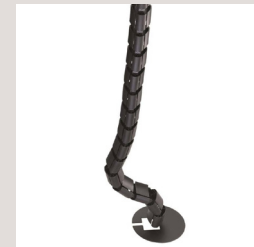

CM3
cable organizer