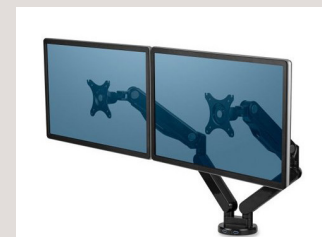

CM1
cable collector

CM2
cable tray

CM3
cable organizer

Foot rest
firmly support the feet

Monitor arm
safe and functional

Recon meeting tables are excellent solutions for boardrooms. They are available in multiple sizes to fit perfectly in the meeting areas.