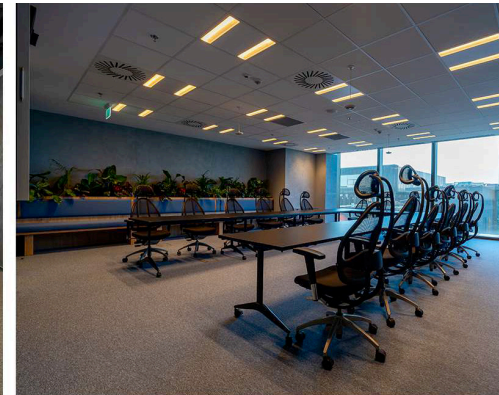

Opswat

More than 2000sqm in office spaces.
Furniture solutions: ready made and custom made
furniture.