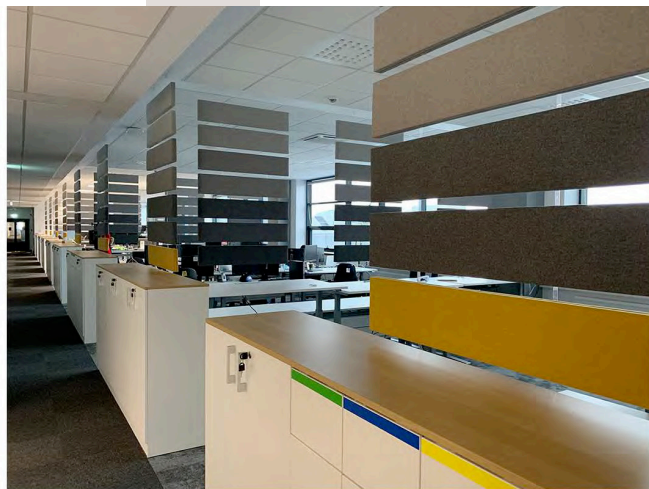

More than 5000 clients / over 200 000 workstations delivered / showrooms in Timisoara, Bucharest & Cluj-Napoca.

Project Office U-Center

București

Completed in 2024, the 1100 sqm project features a mix of standard and custom furniture, including kitchen, a nap room, jungle area with seating, a boardroom with Fenix meeting table and special zones like a coffee station and water points.

Continental Group

The biggest project of 2021, more than 15.000 sqm of furnished offices by GreenForest.

Fit out works provided by GreenForest, excluding furniture in the period 2019 – 2021 for more of 2.500 sqm as glass and gypsum partitioning, strong and weak currents, lighting, ceilings, doors, flooring carpets, joinery, whiteboards and others.