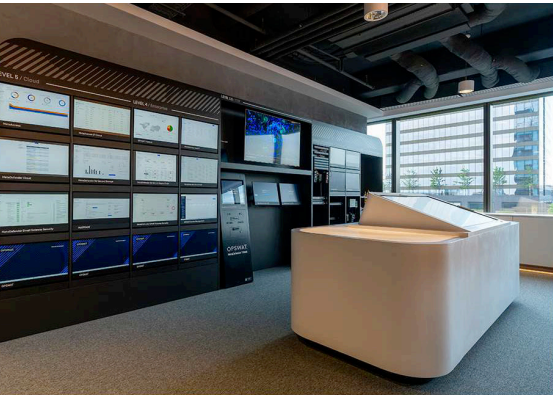

Opswat

More than 2000sqm in office spaces.
Furniture solutions: ready made and custom made
furniture.