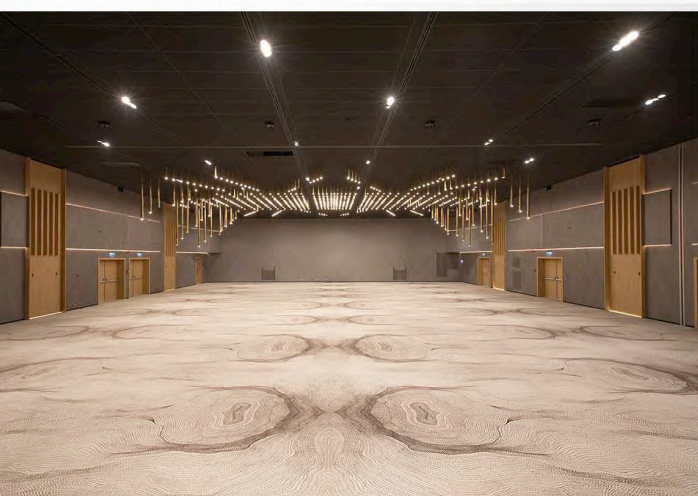

Furniture for different areas: open spaces, informal and formal meeting rooms, kitchenettes and cafeterias, amphitheatre, wardrobes, phone booths, ESD areas etc.

Bega Congress Hall

More than 2.000 sqm of interior spaces.
Fit out works: all joinery, interior doors, metal stairs, toilets partitioning.