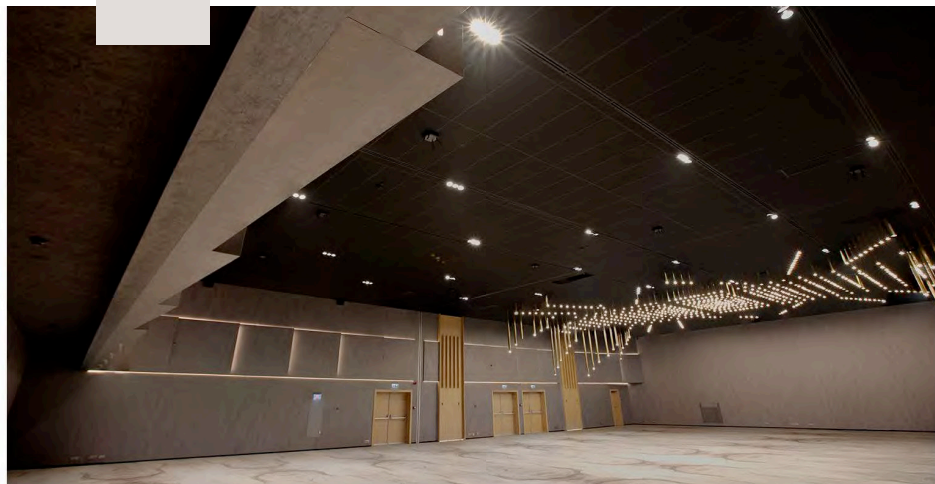

Atoss

More than 1800sqm in office spaces.
Furniture and fit out works: wall paneling, plant decoration, glass
sliding doors/partition, reception area signage.

PinTeam

More than 1.500 sqm of furnished offices by GreenForest. Turn key solutions: interior design, fit out works (glass and gypsum partitioning, strong and weak currents, lighting, ceilings, doors, flooring carpets, joinery, whiteboards and others), custom made furniture, ready made furniture.

PlanNet

More than 700 sqm of furnishing and fit-out solutions delivered.

Turn key solutions: interior design, fit out works, custom made furniture, ready made furniture.

Vitesco

Project from 2020 with over 4000sqm.

Furniture for different areas: open spaces, informal and formal meeting rooms, kitchenettes and cafeterias, amphitheatre, wardrobes, phone booths, ESD areas etc.

Bega Congress Hall

More than 2.000 sqm of interior spaces.
Fit out works: all joinery, interior doors, metal stairs, toilets partitioning.