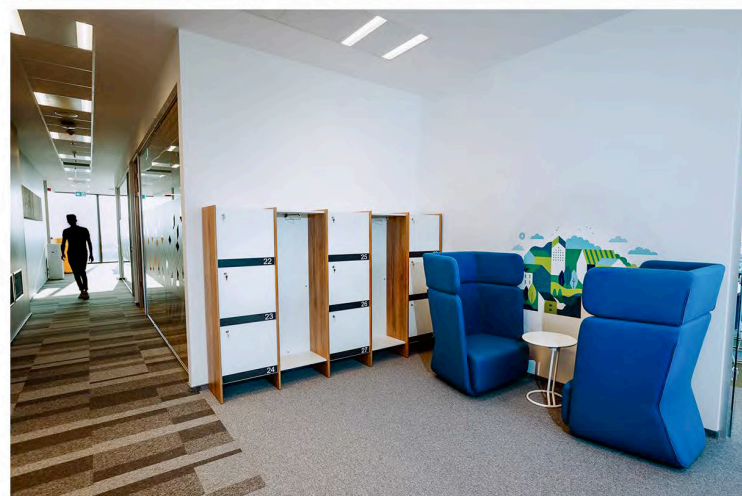

Atoss

More than 1800sqm in office spaces.
Furniture and fit out works: wall paneling, plant decoration, glass
sliding doors/partition, reception area signage.

PinTeam

More than 1.500 sqm of furnished offices by GreenForest. Turn key solutions: interior design, fit out works (glass and gypsum partitioning, strong and weak currents, lighting, ceilings, doors, flooring carpets, joinery, whiteboards and others), custom made furniture, ready made furniture.

PlanNet

More than 700 sqm of furnishing and fit-out solutions delivered.

Turn key solutions: interior design, fit out works, custom made furniture, ready made furniture.

Vitesco

Project from 2020 with over 4000sqm.

Furniture for different areas: open spaces, informal and formal meeting rooms, kitchenettes and cafeterias, amphitheatre, wardrobes, phone booths, ESD areas etc.

Bega Congress Hall

More than 2.000 sqm of interior spaces.
Fit out works: all joinery, interior doors, metal stairs, toilets partitioning.