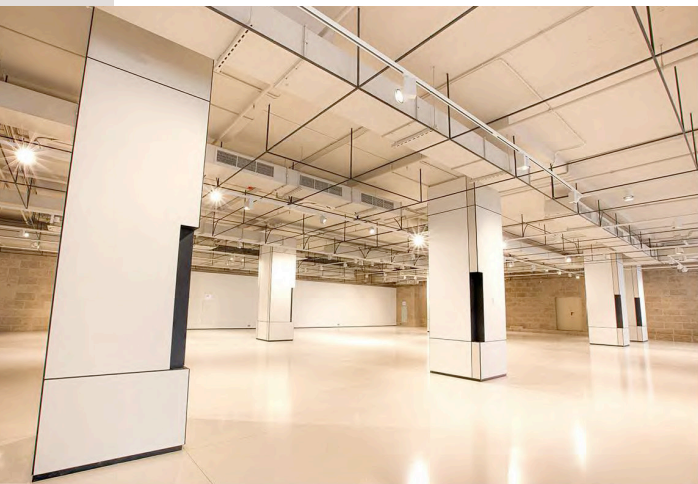

Continental Group

The biggest project of 2021, more than 15.000 sqm of furnished offices by GreenForest.

Fit out works provided by GreenForest, excluding furniture in the period 2019 – 2021 for more of 2.500 sqm as glass and gypsum partitioning, strong and weak currents, lighting, ceilings, doors, flooring carpets, joinery, whiteboards and others.

Atoss

More than 1800sqm in office spaces.
Furniture and fit out works: wall paneling, plant decoration, glass
sliding doors/partition, reception area signage.

PinTeam

More than 1.500 sqm of furnished offices by GreenForest. Turn key solutions: interior design, fit out works (glass and gypsum partitioning, strong and weak currents, lighting, ceilings, doors, flooring carpets, joinery, whiteboards and others), custom made furniture, ready made furniture.

Furniture for different areas: open spaces, informal and formal meeting rooms, kitchenettes and cafeterias, amphitheatre, wardrobes, phone booths, ESD areas etc.

Bega Congress Hall

More than 2.000 sqm of interior spaces.
Fit out works: all joinery, interior doors, metal stairs, toilets partitioning.