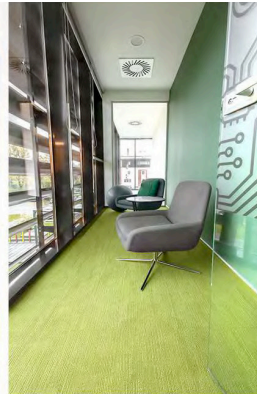

Atoss

More than 1800sqm in office spaces.
Furniture and fit out works: wall paneling, plant decoration, glass
sliding doors/partition, reception area signage.

PinTeam

More than 1.500 sqm of furnished offices by GreenForest. Turn key solutions: interior design, fit out works (glass and gypsum partitioning, strong and weak currents, lighting, ceilings, doors, flooring carpets, joinery, whiteboards and others), custom made furniture, ready made furniture.

Furniture for different areas: open spaces, informal and formal meeting rooms, kitchenettes and cafeterias, amphitheatre, wardrobes, phone booths, ESD areas etc.

Bega Congress Hall

More than 2.000 sqm of interior spaces.
Fit out works: all joinery, interior doors, metal stairs, toilets partitioning.