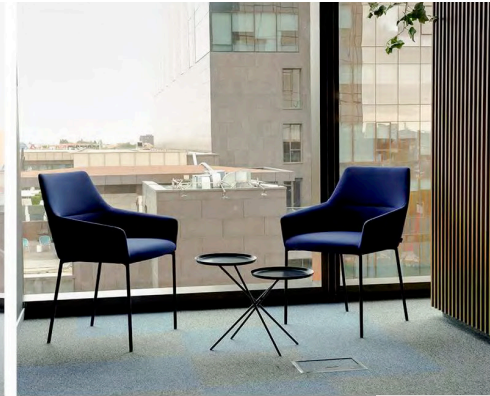

Oediv

The project was implemented in 2023. It had included Fit-Out works (plants and decorating walls) and furniture for different areas: open space, meeting rooms, lounge, kitchenette and cafeteria.

All these provided by GreenForest.